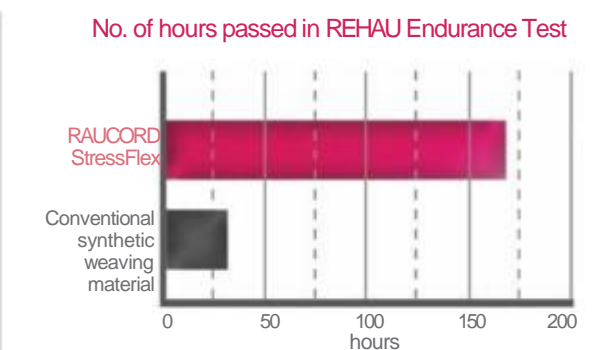

WHY Cane India IS IDEAL FOR YOUR RESORT OR HOTEL

Made to last in commercial environments

Our furniture is woven using German Rehau "RAUCORD" or Viro Fibre, both are made to last. Our furniture is tested to stay intact after 50,000 cycles of load. This is equivalent to

seven years of commercial use (based on 20 people sitting on the same chair per day). This is ideal for outdoor furniture used in busy restaurants and resort.