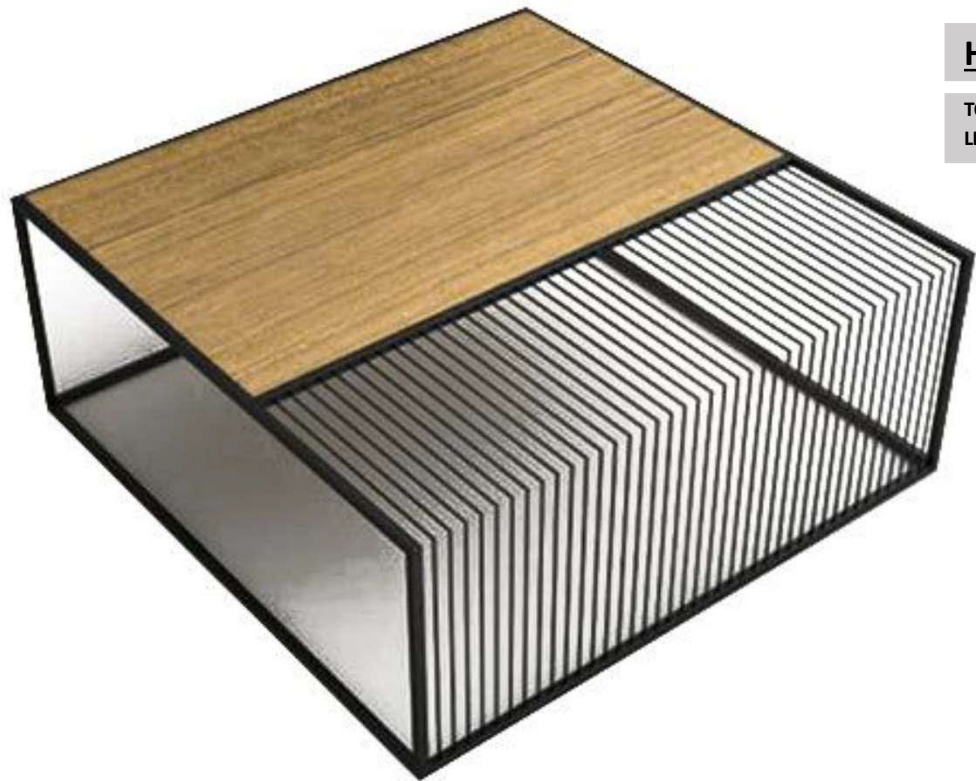

TOP-PINE WOOD
LEG-POWER COATED

1200X600X450
600X600X450

HMR-CT-034

TOP-PINE WOOD
LEG-POWER COATED

1600X700X450
1200X600X450

HMR-CT-035

TOP-PINE WOOD
LEG-POWER COATED

1000X1000X450
800X800X450