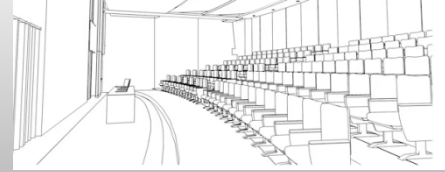

WORKSTATION/CHairs

LOUNGE SEATING

BOOTHs / PODs

CONFERENCE

CAFE / BREAKOUT

AUDITORIUM SEATING

SWING SINGLE SEATER

J-01