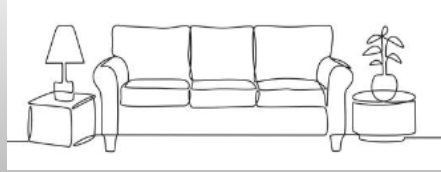

WORKSTATION/CHairs

LOUNGE SEATING

BOOTHs / PODs

CONFERENCE

CAFE / BREAKOUT

AUDITORIUM SEATING

SWING SINGLE SEATER

J-01